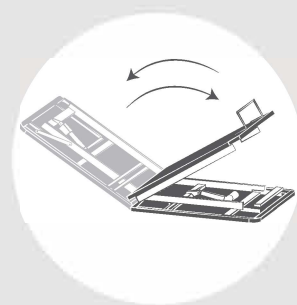

VOYAGE

- Classic upholstery design
- Overall height 15"
- Foldable & safe locking design
- Zero clearance, easy-fit frame
- No tools required
- Fast assembly
- UPS-able TXL & Queen
- Five programmable memory positions:
 - ZG, Anti-snore, TV, Lounge, & Memory "M"
- Child-lock
- 1 Head Massage, 2 USB ports
- Heavy Duty Adjustable Leg – 3 in 1 leg adjusts from 8" to 16" high
- Emergency power-down
- Optional: Headboard brackets

	Carton Dimension	Gross Weight
TXL	39.0*42.0*7.7in	108.03lb
QUEEN	60.5*42.0*7.7in	144.40lb
KING	77.5*42.0*9.3in	189.60lb

HB Bracket: #1165211000

Warranty:
Year one, parts and labour
Year two, parts only